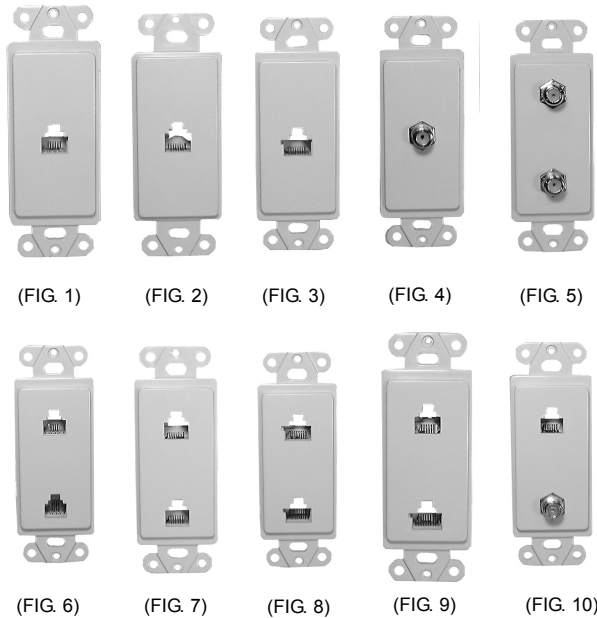

TELEPHONE WALL PLATES

DESIGNER WALL PLATES

Color Matching

All of Philmore wall plates are UL and CSA listed. They can be mounted in any standard electrical box. Complete with single gang wall plate and matching color mounting screws. Two gang and three gang wall plates are available for a multiple gang box installation.

FIG. 1 Single 4 Conductor (6P4C) No. 75-4040 - Ivory No. 75-4042 - White No. 75-4044 - Brown No. 75-4048 - Lt. Almond No. 75-4250 - Almond	FIG. 6 Dual 4 Conductor (6P4C / 6P4C) No. 75-4240 - Ivory No. 75-4242 - White No. 75-4248 - Lt. Almond No. 75-4252 - Almond NEW
FIG. 2 Single 6 Conductor (6P6C) No. 75-4060 - Ivory No. 75-4062 - White No. 75-4064 - Brown	FIG. 7 Dual 6 Conductor (6P6C / 6P6C) No. 75-4260 - Ivory No. 75-4262 - White
FIG. 3 Single 8 Conductor (6P8C) No. 75-4080 - Ivory No. 75-4082 - White	FIG. 8 Dual 8 Conductor (6P8C / 6P8C) No. 75-4280 - Ivory No. 75-4282 - White
FIG. 4 Single "F" Conductor No. 75-4410 - Ivory No. 75-4412 - White No. 75-4414 - Brown No. 75-4418 - Lt. Almond No. 75-4430 - Almond	FIG. 9 Dual 6 & 8 Conductor (6P6C / 8P8C) for Voice & Data No. 75-4680 - Ivory No. 75-4682 - White
FIG. 5 Dual "F" Conductor No. 75-4420 - Ivory No. 75-4422 - White No. 75-4428 - Lt. Almond	FIG. 10 Dual "F" & 6 Conductor ("F" & 6P6C) No. 75-4160 - Ivory No. 75-4162 - White No. 75-4168 - Lt. Almond

All Designer Wall Plates may be ordered Bulk by adding suffix "B" to the part number.

DECEP Wall Plates

Combo Wall Plate

One-piece designer look alike wall plate.
F-81 Coupler - 4 Conductor Telephone Jack

Telephone Wall Plate

One-piece designer look alike telephone wall plate.

Dual Wall Plate

One-piece designer look alike dual telephone wall plate.

No. TWP10 (Ivory)
No. TWP10V (White)

Color Matching

No. TWP40 (Ivory)
No. TWP40V (White)